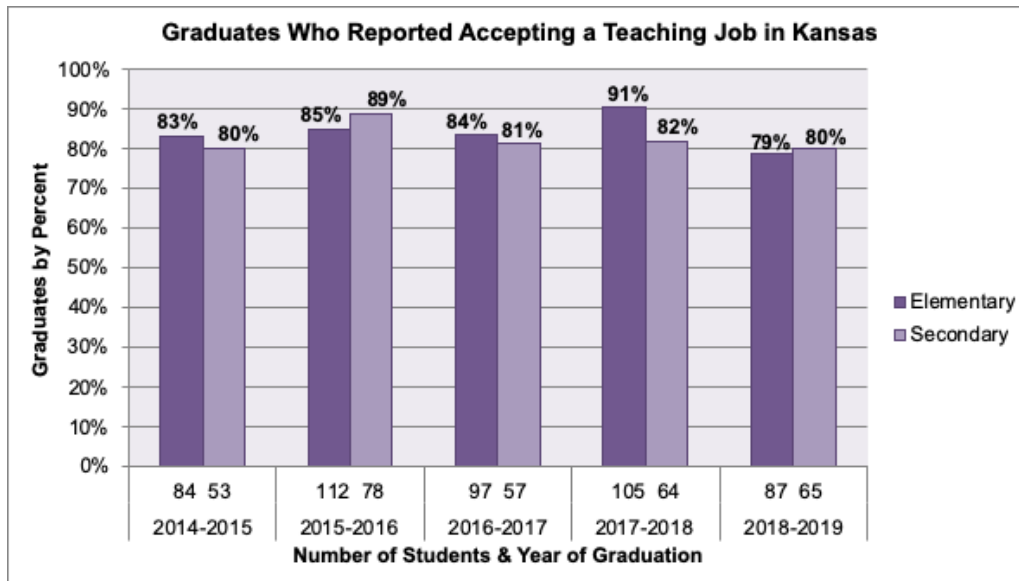

Job Placement Data Five-Year Review

2018-2019 Overall Graduate to Job Placement Yields			
Graduates	Did Not Report	Reporting Total	Graduate Reporting Yield
271	80	191	70%

NOTE: Data is self-reported and collected by Career and Employment Services Office. Data collection has varied historically and resulted in graduation statistic discrepancies between the College of Education graduation placement statistics and the Career and Employment Services statistics.