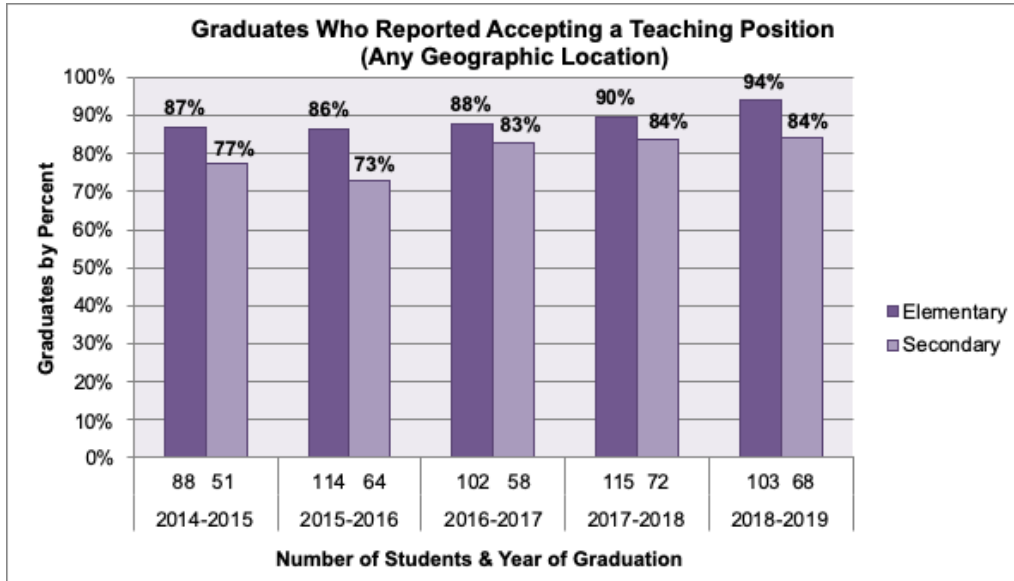

Job Placement Data Five-Year Review

2018-2019 Overall Graduate to Job Placement Yields			
Graduates	Did Not Report	Reporting Total	Graduate Reporting Yield
271	80	191	70%

NOTE: Data is self-reported and collected by Career and Employment Services Office. Data collection has varied historically and resulted in graduation statistic discrepancies between the College of Education graduation placement statistics and the Career and Employment Services statistics.