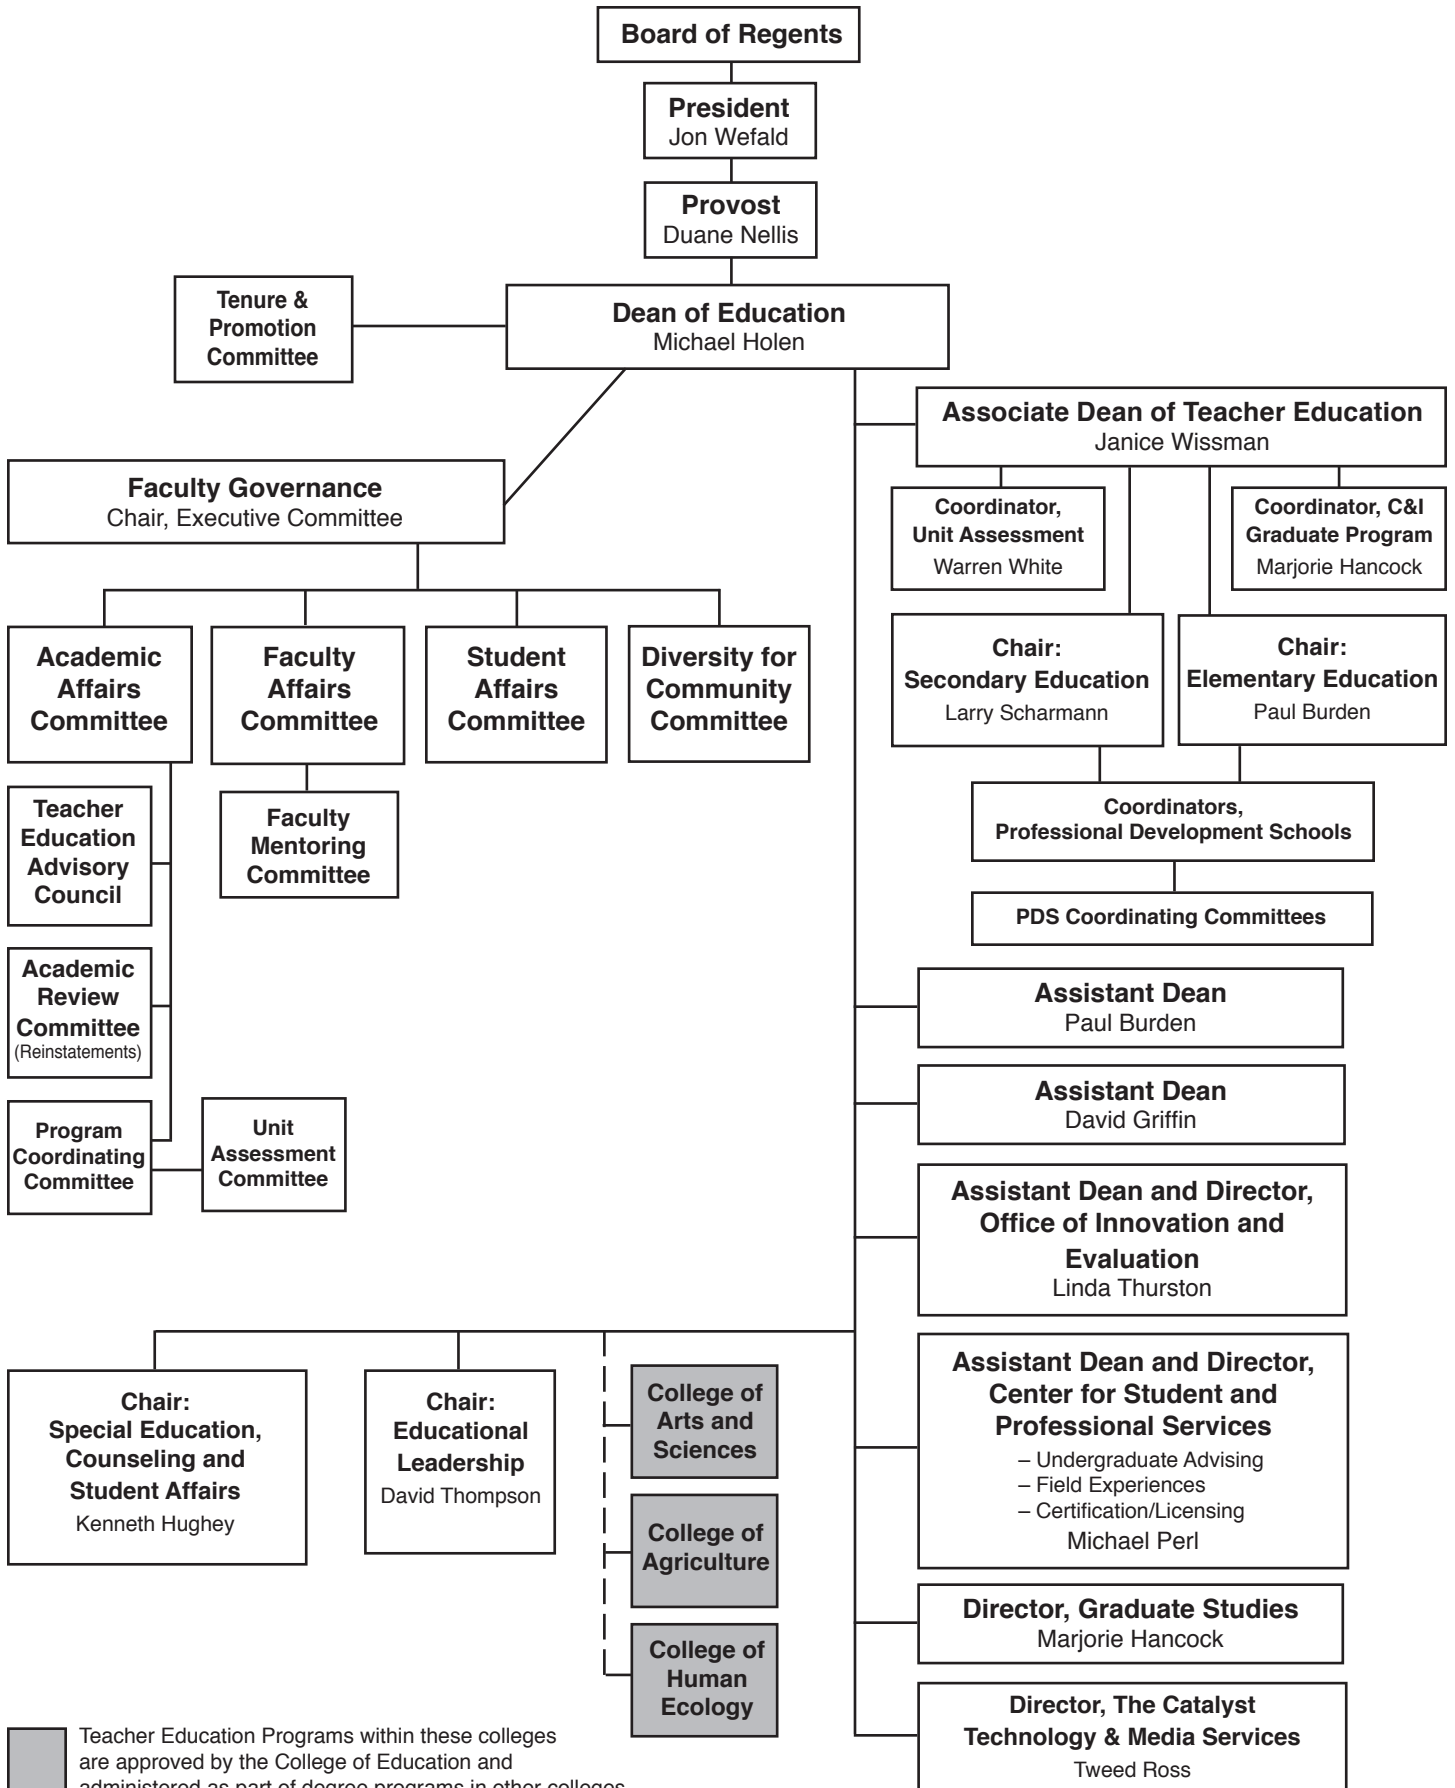

# Administrative & Governance Structure of the Professional Education Unit Kansas State University

Teacher Education Programs within these colleges are approved by the College of Education and administered as part of degree programs in other colleges.